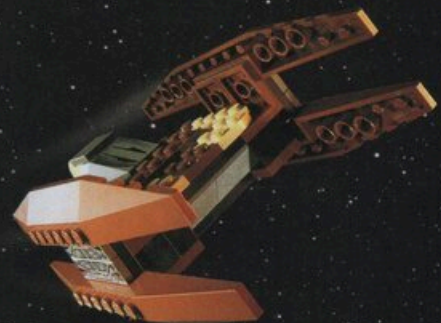

G. #7111 Droid Fighter Ages 6+. 62 pieces. $5.99